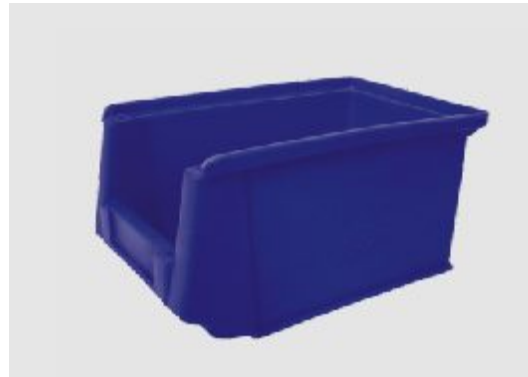

SERIES STORAGE BINS

CRATE - 5
16.5 cm X 11.4 cm X 7.8 cm

Bin -15 N
O.D. 18.5 cm X 11.5 cm X 9 cm

CRATE - 25
22.5 cm X 15 cm X 12.5 cm

CRATE - 35
29.5 cm X 21 cm X 16 cm

CRATE - 45
35 cm X 21.5 cm X 20 cm

SPACE RACK
17.5 cm X 11.5 cm X 9 cm

SERIES STORAGE BINS

CRATE - 15
17 cm X 12 cm X 8.5 cm

CRATE - 20
21.5 cm X 16 cm X 10.5 cm

CRATE - 30
28 cm X 21 cm X 12 cm

CRATE - 60
O.D. 25 cm X 18 cm X 13 cm

CRATE - 80
35.5 cm X 22.5 cm X 17 cm

CRATE - 100
35.5 cm X 32 cm X 17 cm