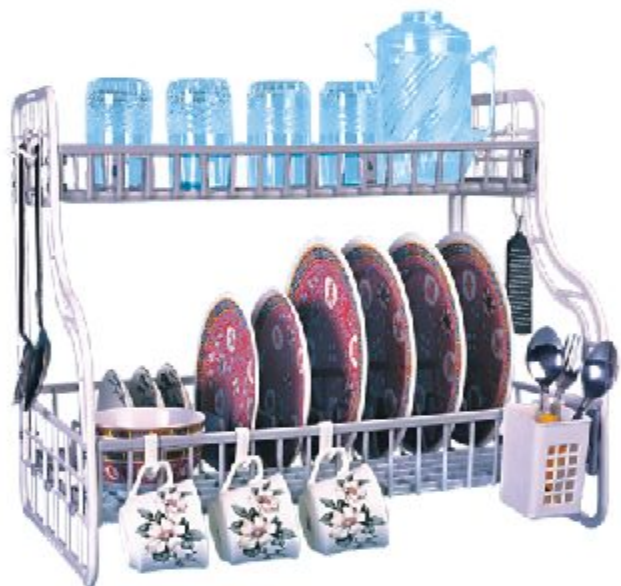

Multipurpose Rack

KITCHEN RACK - III
54 CM X 36 CM X 75 CM.

KITCHEN RACK - II (SMALL)
40 CM X 30 CM X 45 CM.

KITCHEN RACK - II (BIG)
54 CM X 36 CM X 47 CM.

Multipurpose Rack

LIZA KITCHEN STAND
48 CM X 36 CM X 15 CM.

SOLAR II TIER
KITCHEN STAND (WITH TRAY)
48 CM X 36 CM X 36 CM.

LIZA II TIER
KITCHEN STAND
48 CM X 36 CM X 36 CM.

Multipurpose Rack

VOLVO - 2
47 CM X 28 CM X 37 CM.

VOLVO - 3
47 CM X 28 CM X 64 CM.

VOLVO - 4
47 CM X 28 CM X 91 CM.

RACK AVAILABLE WITH & WITHOUT WHEEL

Multipurpose Rack

ORBIT - 4 (BIG)
33 CM (D) X 83 CM

ORBIT - 3 (BIG)
33 CM (D) X 46.5 CM

ORBIT - 2 (BIG)
33 CM (D) X 27 CM

EZEE - 4
40.5 CM X 26 CM X 62 CM.

EZEE - 3
40.5 CM X 26 CM X 44.5 CM.

EZEE - 2
40.5 CM X 26 CM X 26 CM.

Multipurpose Rack

MAJESTY - 2
48 CM X 32 CM X 37 CM.

RACK AVAILABLE WITH & WITHOUT WHEEL

Multipurpose Rack

TRANSPARENT

EVEREST DRAWER RACK - II
38 CM X 30 CM X 34 CM.

EVEREST DRAWER RACK - III
38 CM X 30 CM X 47.5 CM.