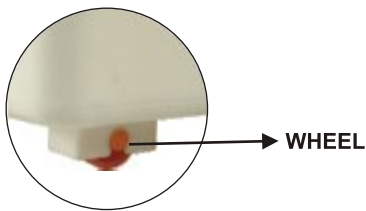

EZEE - 2
40.5 CM X 26 CM X 26 CM.

Multipurpose Rack

MAJESTY - 2
48 CM X 32 CM X 37 CM.

RACK AVAILABLE WITH & WITHOUT WHEEL

Multipurpose Rack

TRANSPARENT

EVEREST DRAWER RACK - II
38 CM X 30 CM X 34 CM.

EVEREST DRAWER RACK - III
38 CM X 30 CM X 47.5 CM.

COLOUR

EVEREST DRAWER RACK - IV
38 CM X 30 CM X 60.9 CM.

Multipurpose Rack

SPACIO - 2
37 CM X 28.5 CM X 41 CM.

SPACIO - 3
37 CM X 28.5 CM X 60 CM.

SPACIO - 4
37 CM X 28.5 CM X 79 CM.

Multipurpose Rack

DESIGNER CONTAINER CLEAR NO.333 (WITH WHEEL)
620x450x360 (70LTR.)