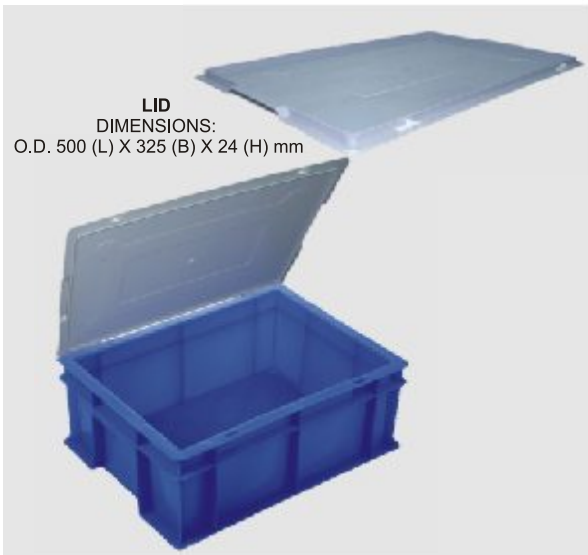

MODEL NO.: 43100 CL
DIMENSIONS:
O.D. 400 (L) X 300 (B) X 100 (H) mm
I.D. 360 (L) X 260 (B) X 96(H) mm
CAPACITY - 9 LITRES

MODEL NO.: 43120 CL
DIMENSIONS:
O.D. 400 (L) X 300 (B) X 120 (H) mm
I.D. 360 (L) X 260 (B) X 115 (H) mm
CAPACITY - 10 LITRES

MODEL NO.: 43150 CL
DIMENSIONS:
O.D. 400 (L) X 300 (B) X 150 (H) mm
I.D. 360 (L) X 260 (B) X 145(H) mm
CAPACITY - 13 LITRES

SERIES 300-200/400-300

MODEL NO.: 43175 CL
DIMENSIONS:
O.D. 400 (L) X 300 (B) X 175 (H) mm
I.D. 360 (L) X 260 (B) X 170 (H) mm
CAPACITY - 15 LITRES

MODEL NO.: 43220 CL
DIMENSIONS:
O.D. 400 (L) X 300 (B) X 220 (H) mm
I.D. 360 (L) X 260 (B) X 215 (H) mm
CAPACITY - 20 LITRES

MODEL NO.: 43240 CL
DIMENSIONS:
O.D. 400 (L) X 300 (B) X 240 (H) mm
I.D. 360 (L) X 260 (B) X 235 (H) mm
CAPACITY - 22 LITRES

MODEL NO.: 43275 CL
DIMENSIONS:
O.D. 400 (L) X 300 (B) X 275 (H) mm
I.D. 360 (L) X 260 (B) X 270 (H) mm
CAPACITY - 25 LITRES

LID
DIMENSIONS:
O.D. 500 (L) X 325 (B) X 24 (H) mm

MODEL NO.: 43320 CL
DIMENSIONS:
O.D. 400 (L) X 300 (B) X 320 (H) mm
I.D. 360 (L) X 260 (B) X 315 (H) mm
CAPACITY - 30 LITRES