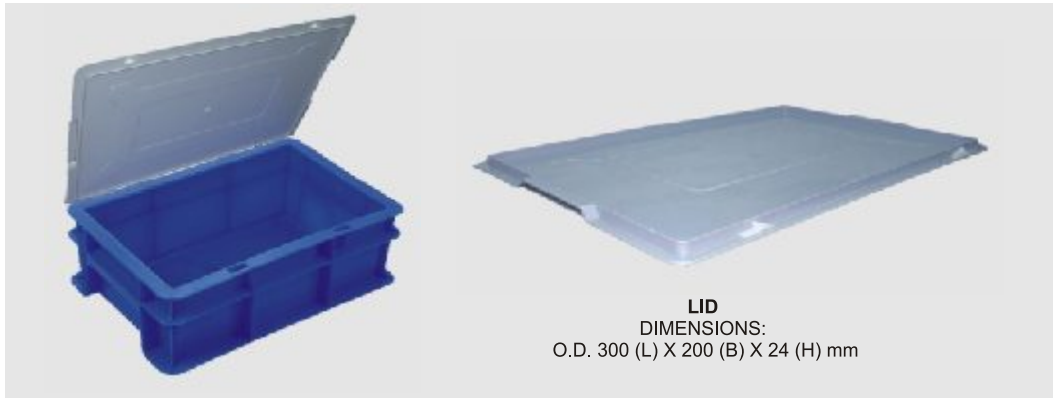

SERIES 300-200/400-300

MODEL NO.: 32100 CL
DIMENSIONS:
O.D. 300 (L) X 200 (B) X 100 (H) mm
I.D. 265 (L) X 165 (B) X 95 (H) mm
CAPACITY - 4 LITRES

MODEL NO.: 32150 CL
DIMENSIONS:
O.D. 300 (L) X 200 (B) X 150 (H) mm
I.D. 265 (L) X 165 (B) X 145 (H) mm
CAPACITY - 6 LITRES

MODEL NO.: 32200 CL
DIMENSIONS:
O.D. 300 (L) X 200 (B) X 200 (H) mm
I.D. 265 (L) X 165 (B) X 195 (H) mm
CAPACITY - 8 LITRES

LID
DIMENSIONS:
O.D. 300 (L) X 200 (B) X 24 (H) mm

MODEL NO.: 43065 CL
DIMENSIONS:
O.D. 400 (L) X 300 (B) X 065 (H) mm
I.D. 360 (L) X 260 (B) X 60 (H) mm
CAPACITY - 5 LITRES

MODEL NO.: 43100 CL
DIMENSIONS:
O.D. 400 (L) X 300 (B) X 100 (H) mm
I.D. 360 (L) X 260 (B) X 96(H) mm
CAPACITY - 9 LITRES

MODEL NO.: 43120 CL
DIMENSIONS:
O.D. 400 (L) X 300 (B) X 120 (H) mm
I.D. 360 (L) X 260 (B) X 115 (H) mm
CAPACITY - 10 LITRES

MODEL NO.: 43150 CL
DIMENSIONS:
O.D. 400 (L) X 300 (B) X 150 (H) mm
I.D. 360 (L) X 260 (B) X 145(H) mm
CAPACITY - 13 LITRES

SERIES 300-200/400-300

MODEL NO.: 43175 CL
DIMENSIONS:
O.D. 400 (L) X 300 (B) X 175 (H) mm
I.D. 360 (L) X 260 (B) X 170 (H) mm
CAPACITY - 15 LITRES